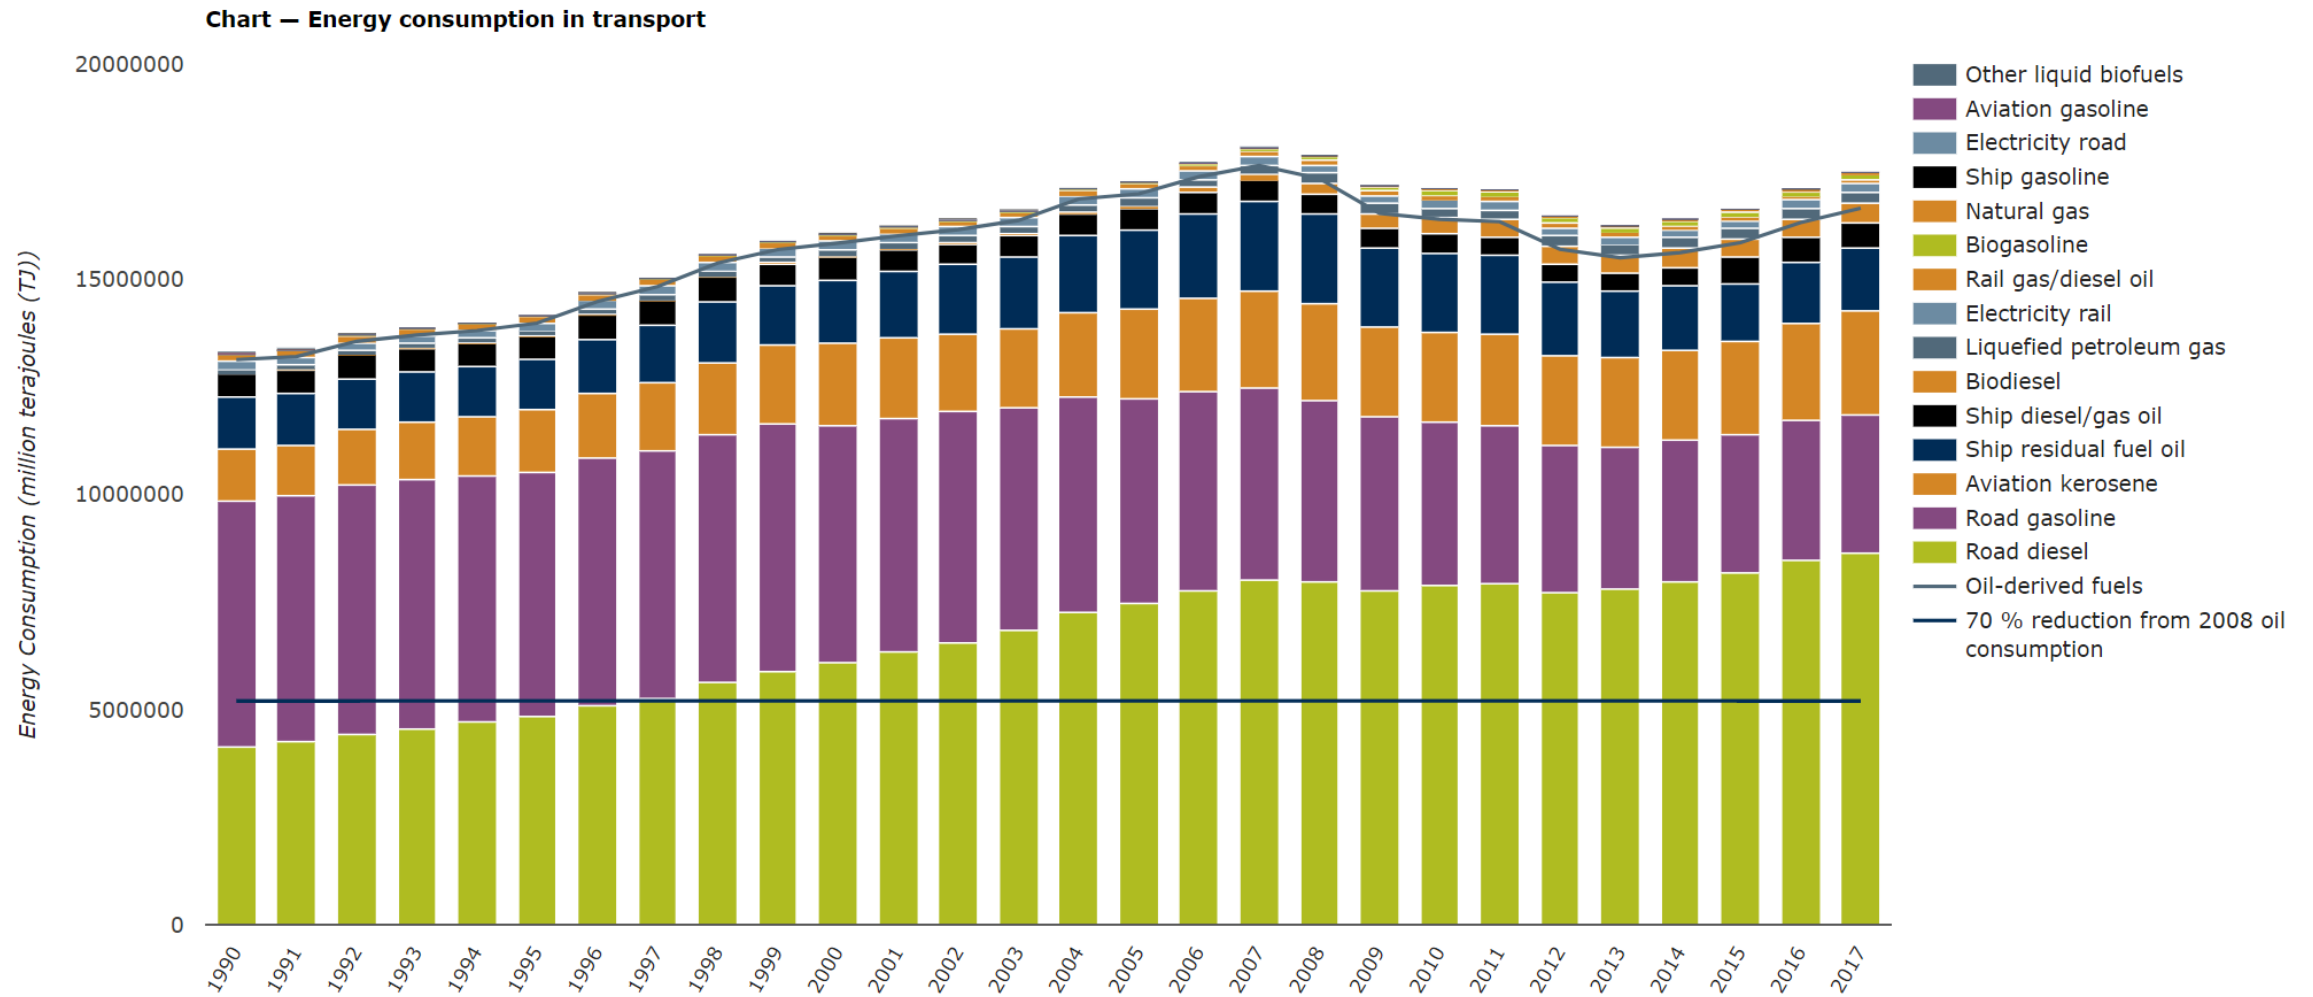

EVROPSKI TEDEN MOBILNOSTI 2020

ETM 2018: Združuj in učinkovito potuj

ETM 2019: Gremo peš

ETM 2020: slogan še ni izbran

Zero-emission

People-friendly transport

Affordability

Just (fair) transition

Less emission transport

Note: The light blue line represents total oil-derived fuels, while the dark blue line represents the 70 % reduction from 2008 oil consumption by 2050.

Viri za proizvodnjo električne energije in toplote Slovenija 2016