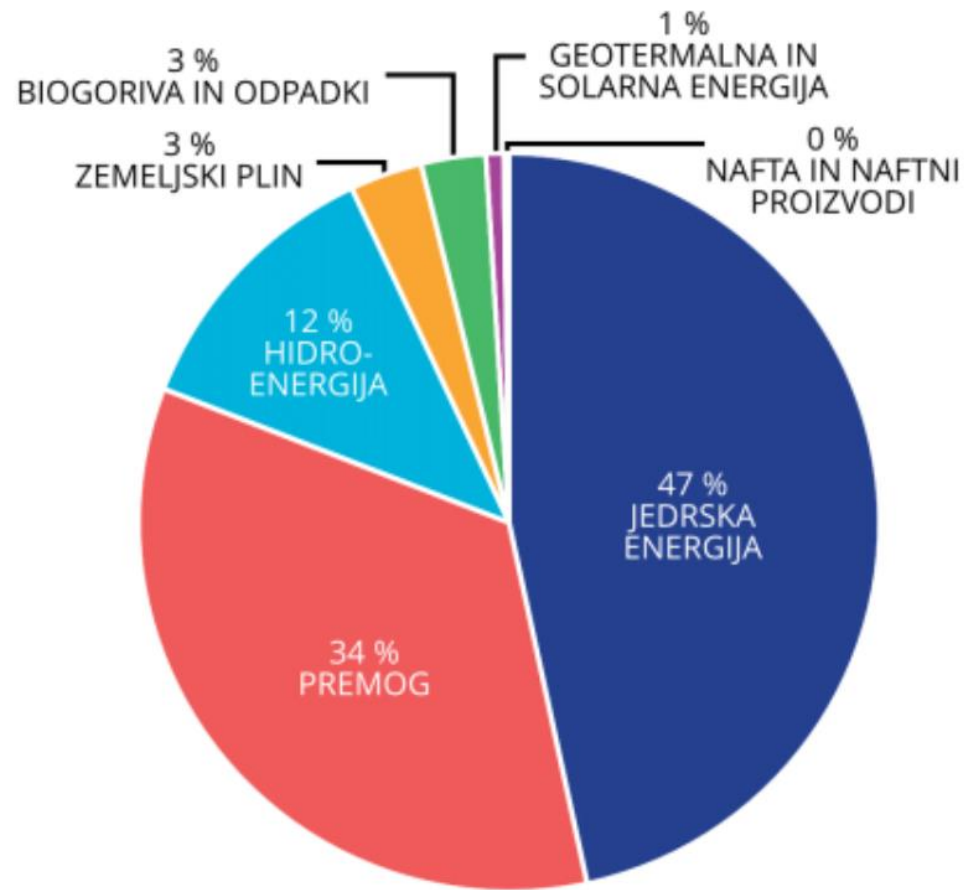

EVROPSKI TEDEN MOBILNOSTI 2020

ETM 2018: Združuj in učinkovito potuj

ETM 2019: Gremo peš

ETM 2020: slogan še ni izbran

Zero-emission

People-friendly transport

Affordability

Just (fair) transition

Less emission transport

Note: The light blue line represents total oil-derived fuels, while the dark blue line represents the 70 % reduction from 2008 oil consumption by 2050.

Viri za proizvodnjo električne energije in toplote Slovenija 2016